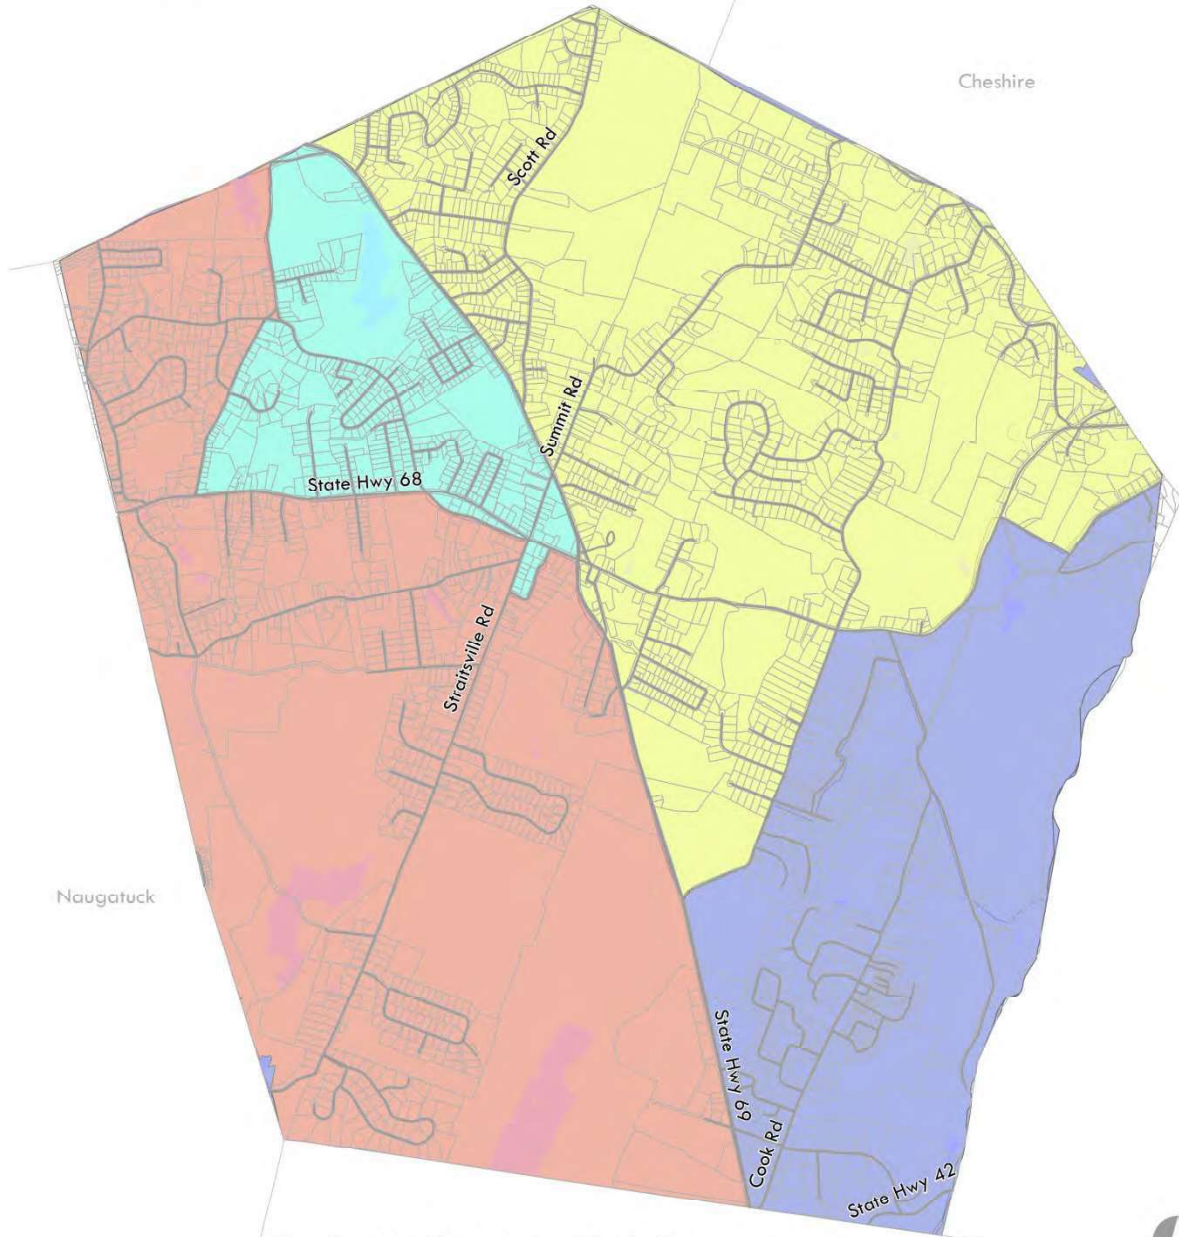

Town of Prospect

Plan of Conservation & Development

Population Change by Block Group

Population Change by Block Group
2000-2010

Data Source:
US Census 2010
Base Map Source: CT DEEP

This map was developed for use as a planning document. Delineations may not be exact.