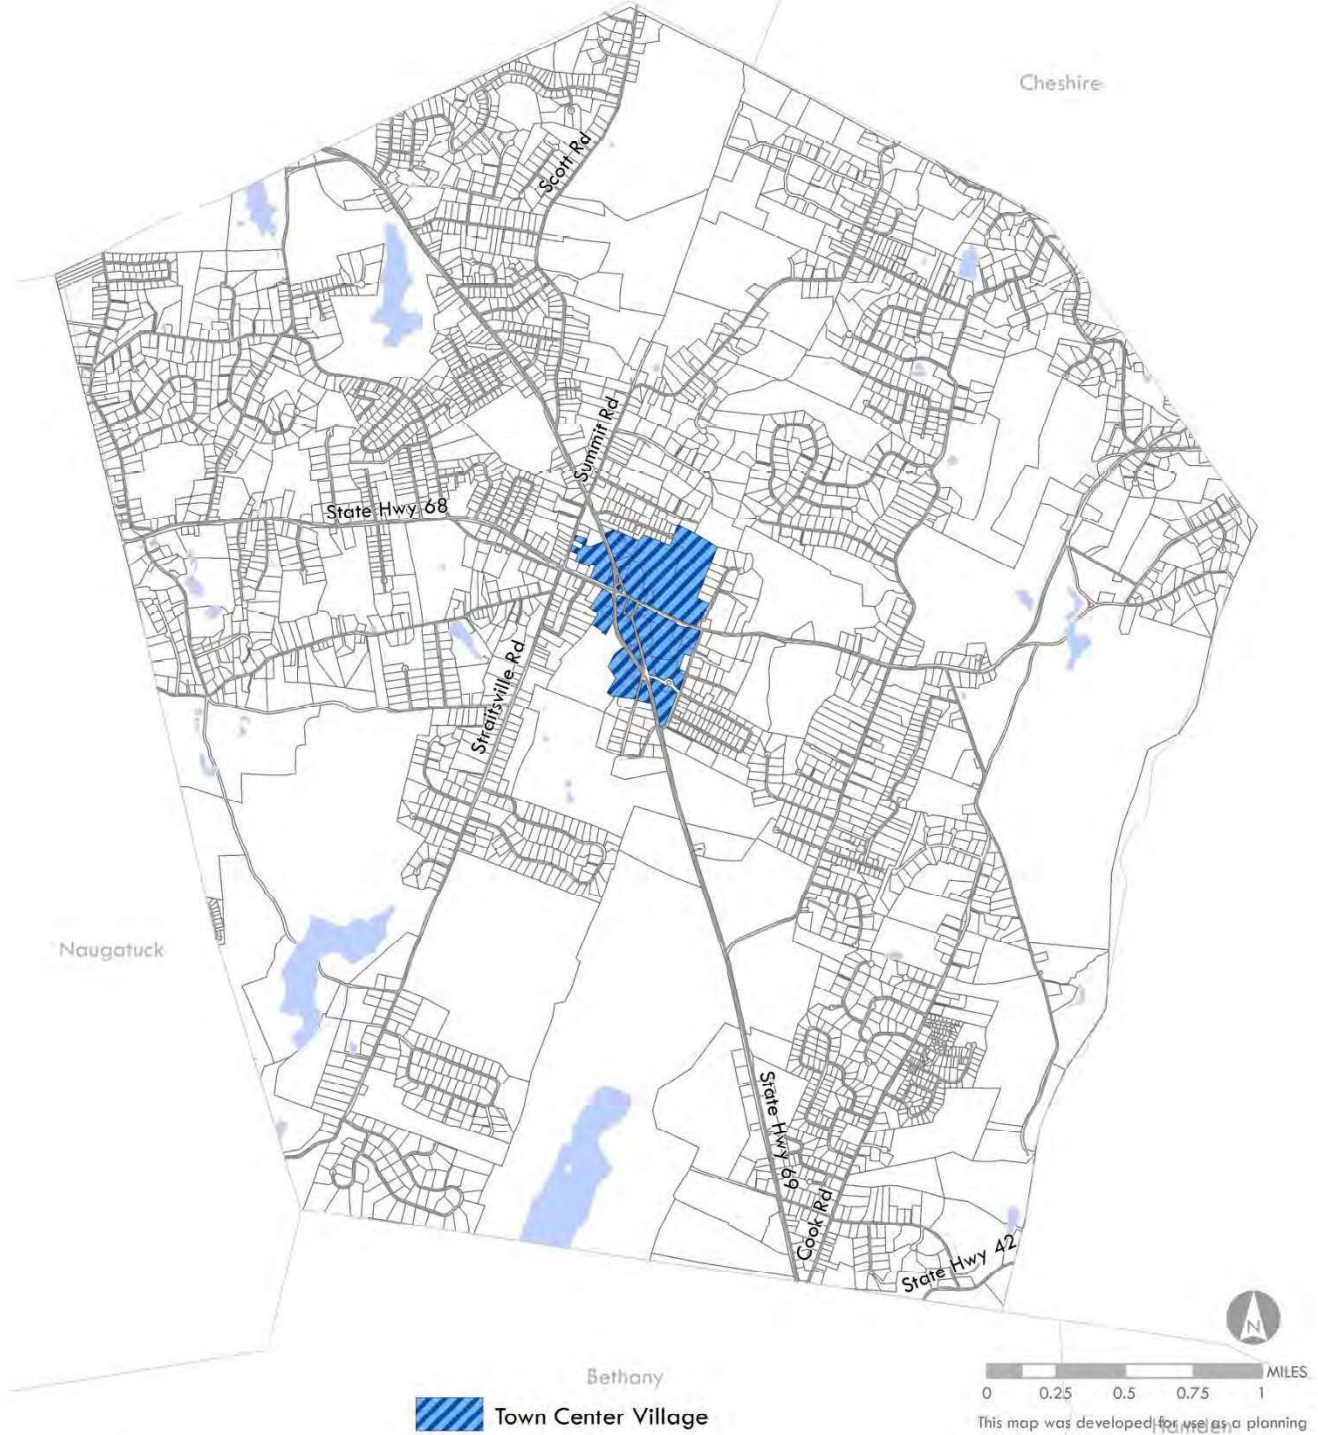

Town of Prospect

Plan of Conservation & Development

Potential Village District

Waterbury

Base Map Source: CT DEEP

MILONE & MACBROOM