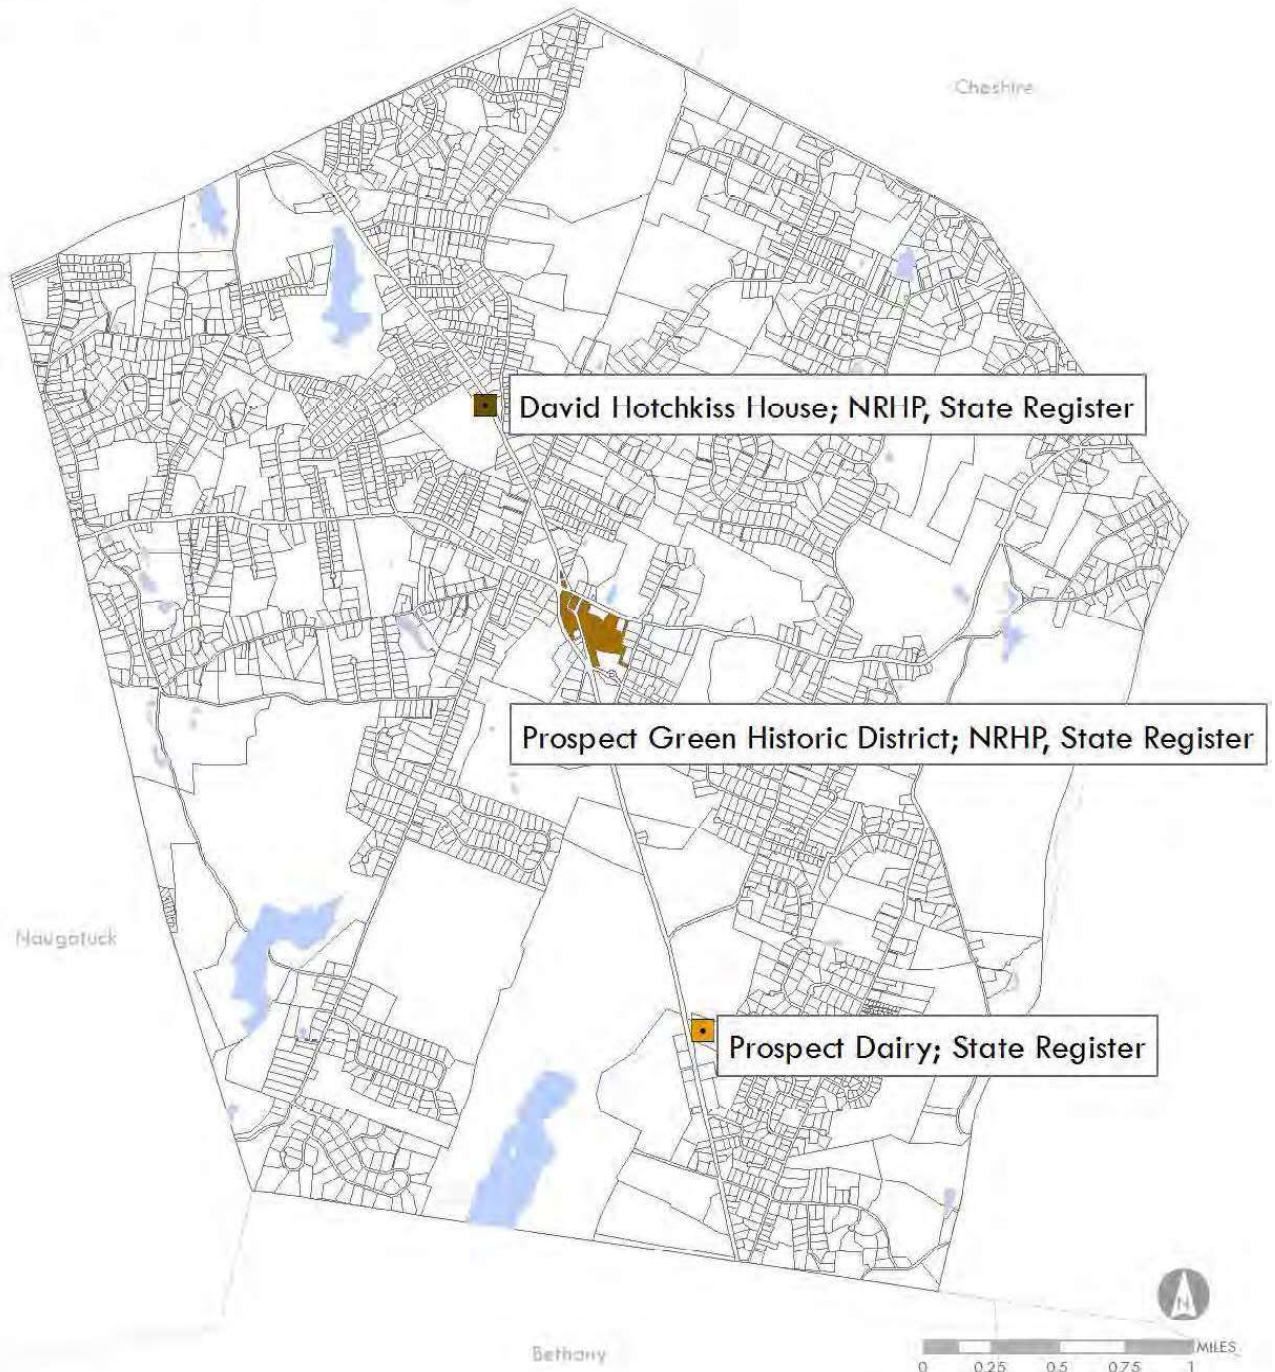

Town of Prospect

Plan of Conservation & Development

Listed Historic Properties

Data Source:
CT SHPO, NRHP, Office of the Mayor
Base Map Source: CT DEEP

This map was developed for use as a planning document. Delineations may not be exact.