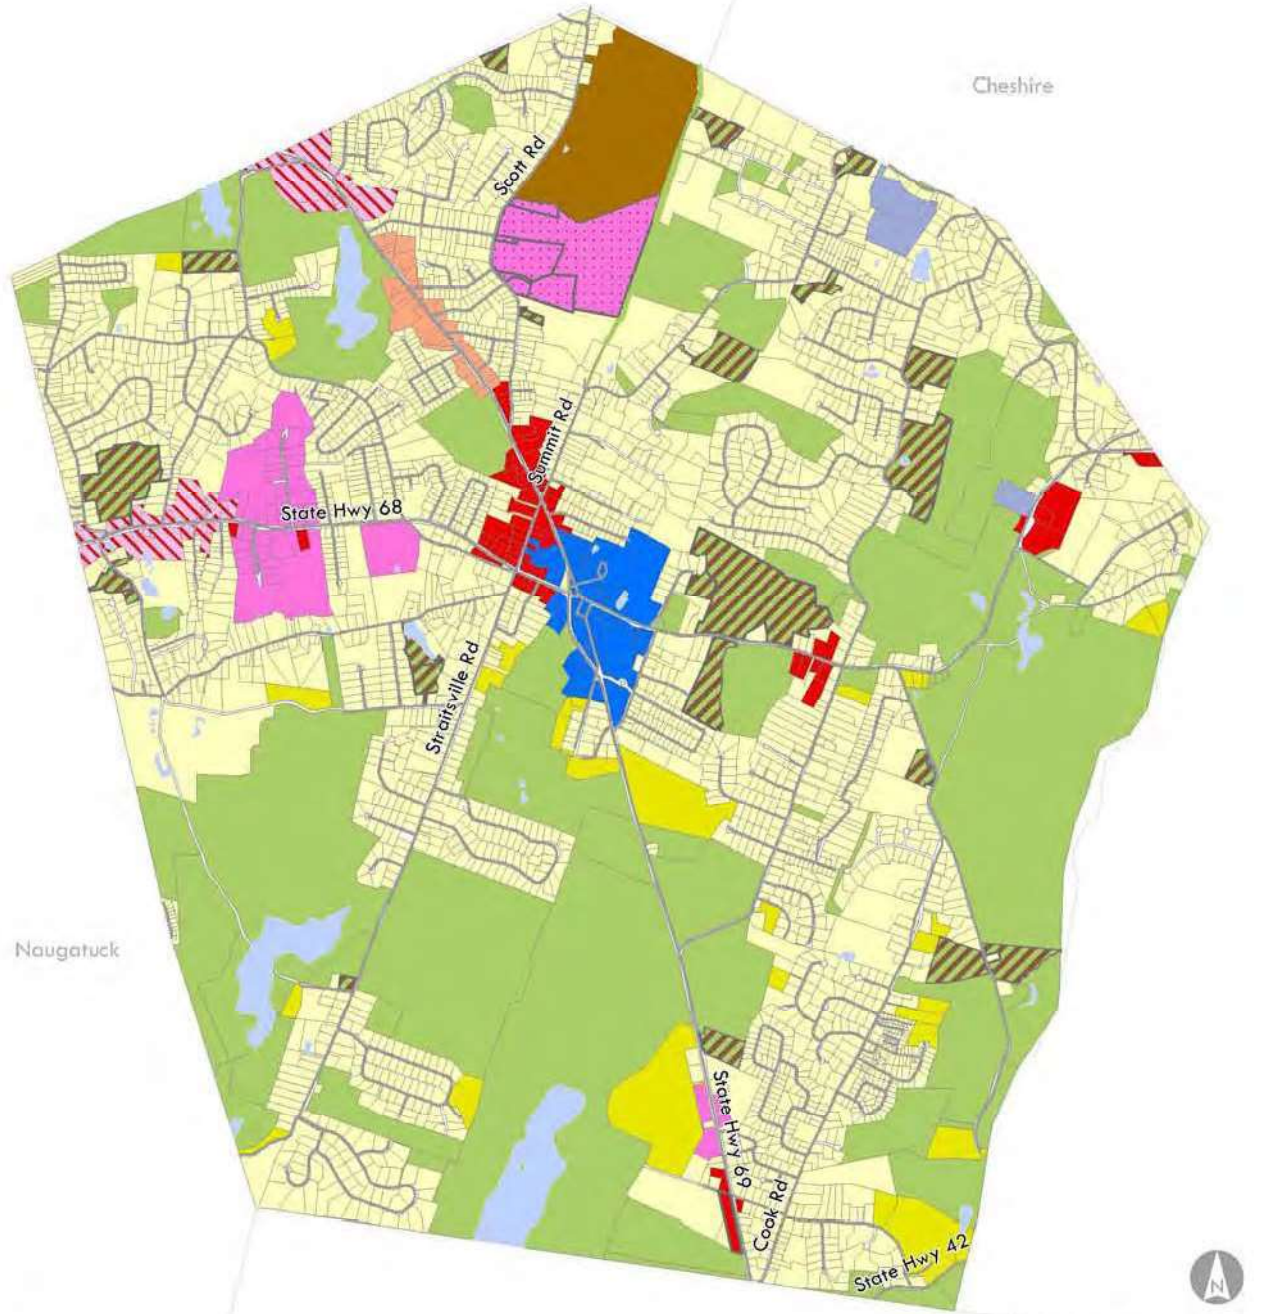

# Town of Prospect

## Plan of Conservation & Development

---

### Land Use Plan Map

Waterbury

#### Land Use Classification

Base Map Source: CT DEEP

This map was developed for use as a planning document. Delineations may not be exact.