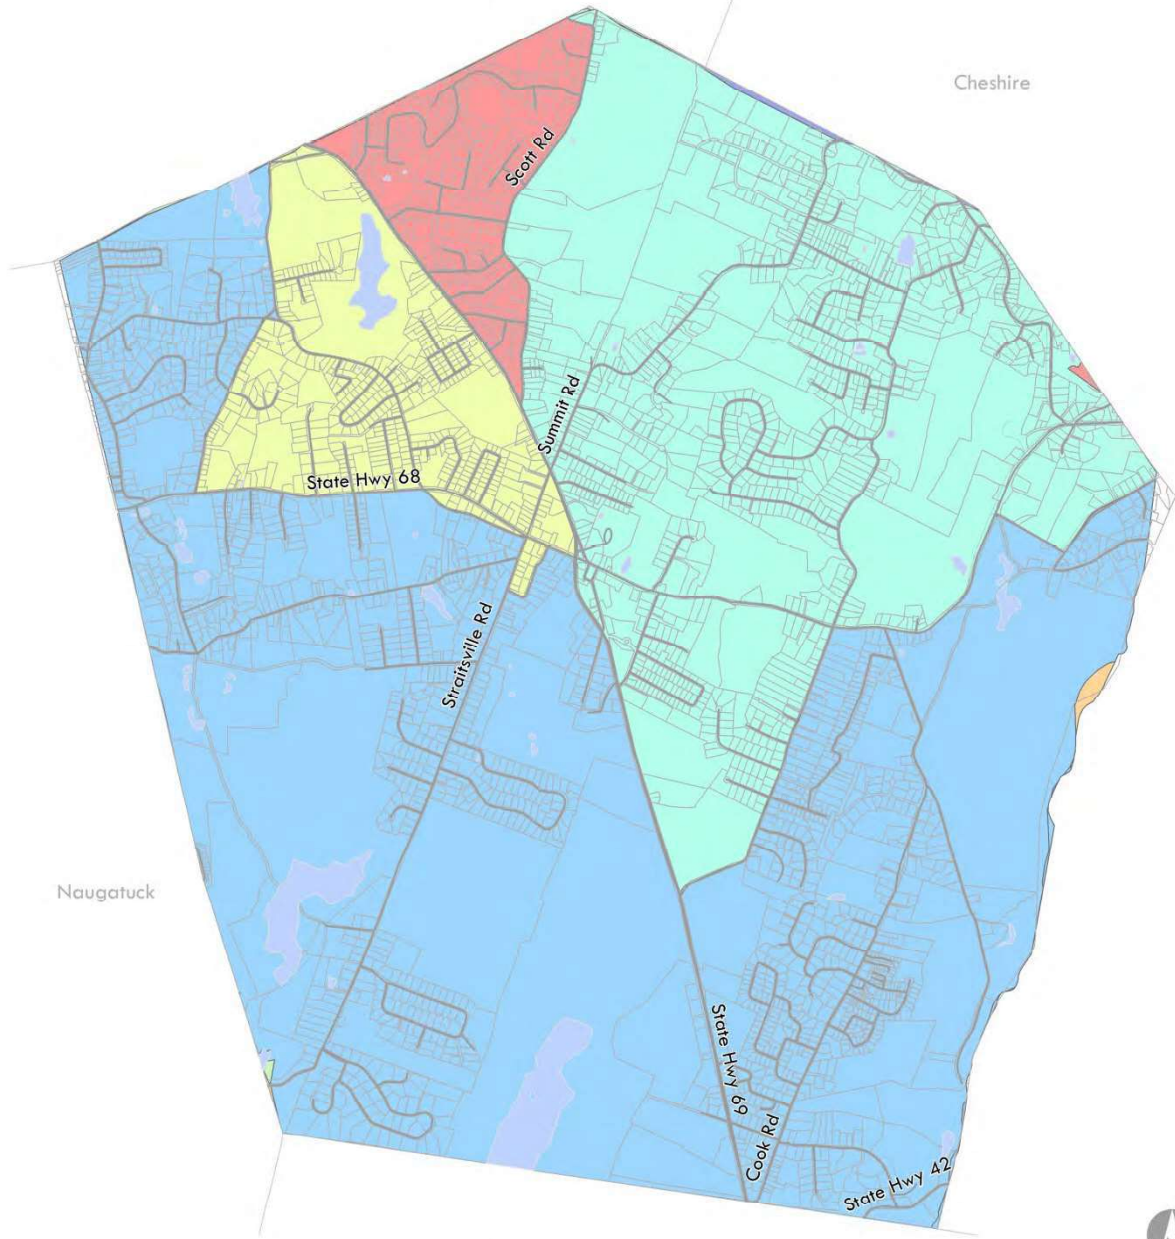

Town of Prospect

Plan of Conservation & Development

Population by Block Group, 2010

Population per Square Mile

Data Source:
US Census
Base Map Source: CT DEEP

This map was developed for use as a planning document. Delineations may not be exact.